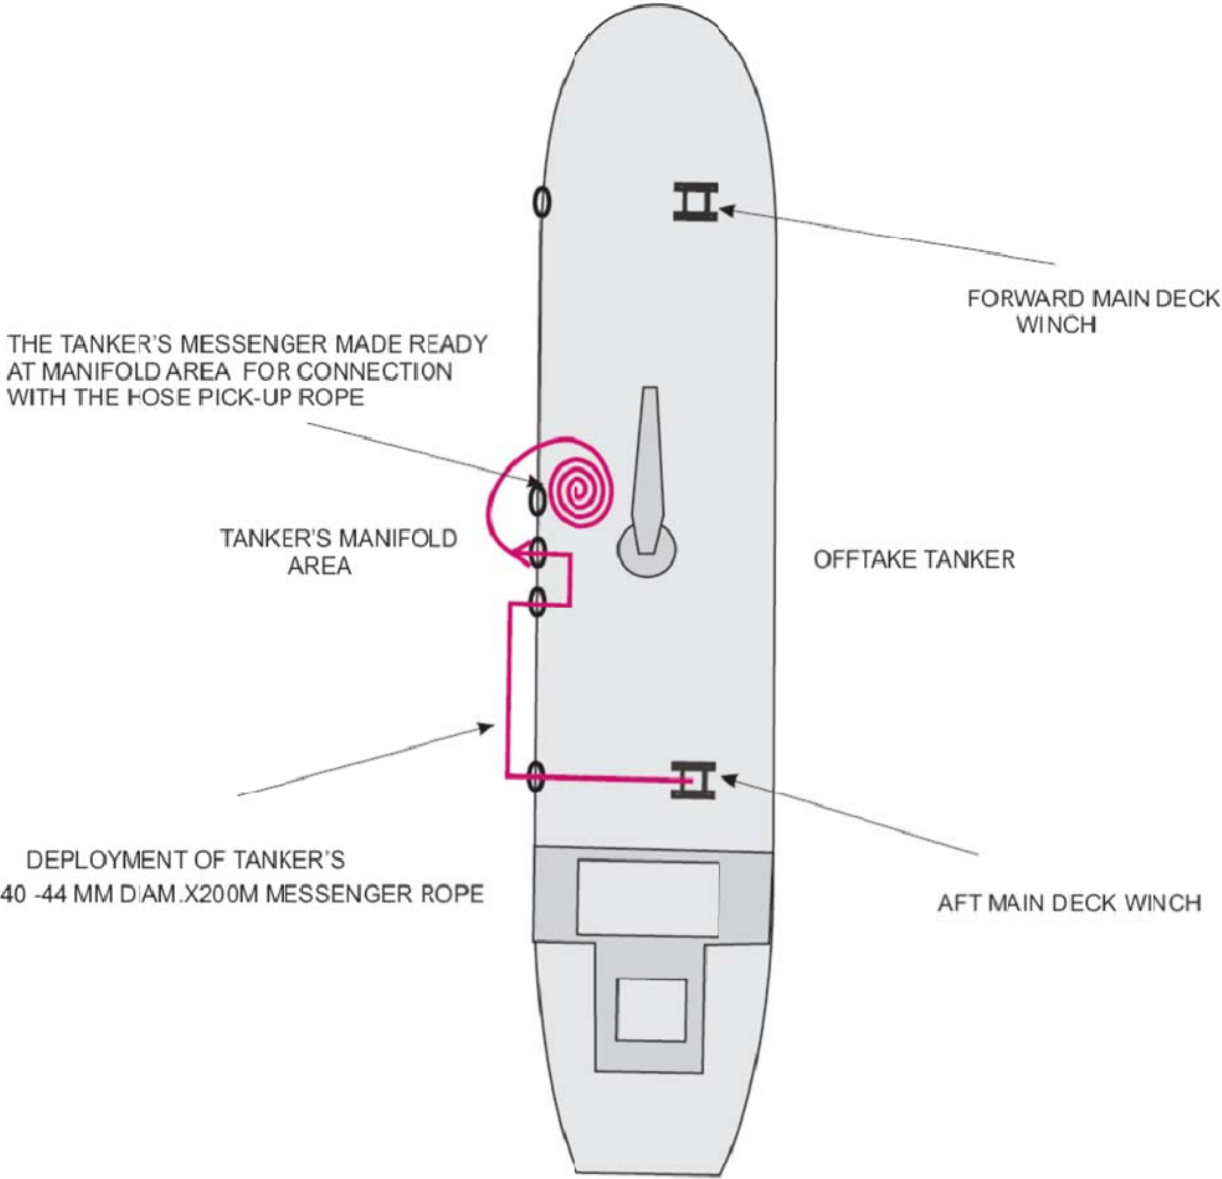

# PREPARATION FOR SEMI-BOATLESS CARGO HOSE TRANSFER ONBOARD EXPORT TANKER AT CHIM SAO TERMINAL

(this sketch should be sent to Export Tanker as pre-arrival requirement)

**PRE-OFFTAKE DEPLOYMENT OF TANKER'S MESSENGER LINE**